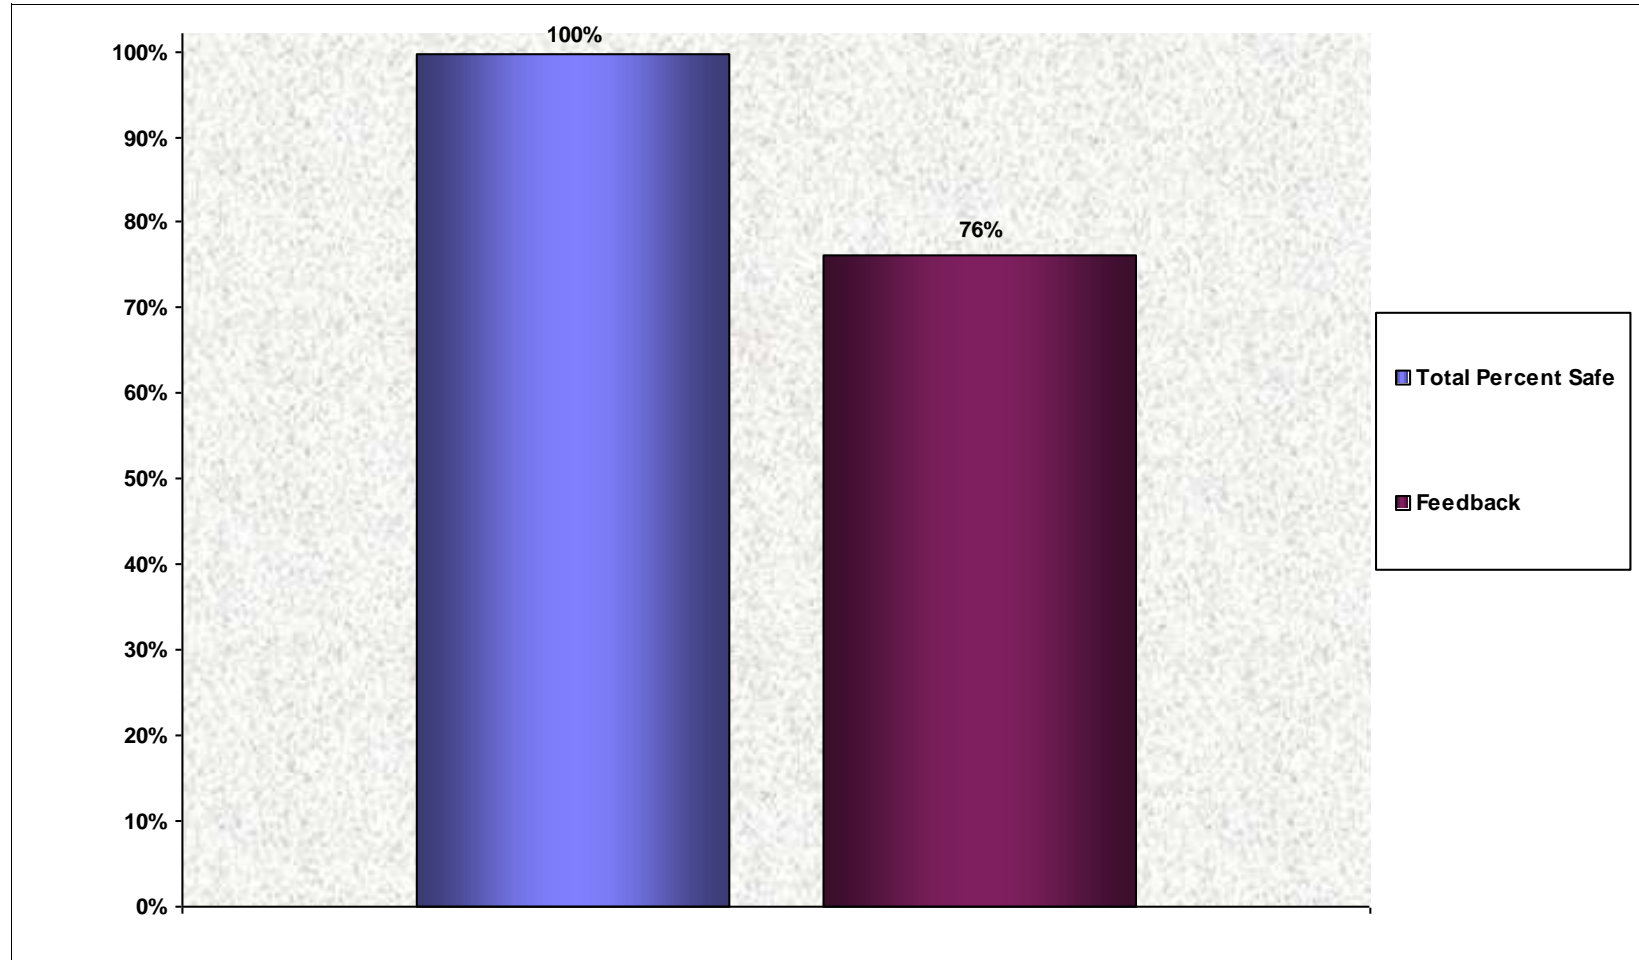

Overall Percent Safe

Total Cards: 697
Total Behaviors Observed: 10424
Percentage of Safe Cards: 97%
10-Sep-12

Copyright 1998 Moreno & Associates, Inc.

Location: Offshore/Harvey/DOR
Personnel Observed: DII, Pneu Elect, Contractor
For the Dates 1/1/2012 Through 8/31/2012